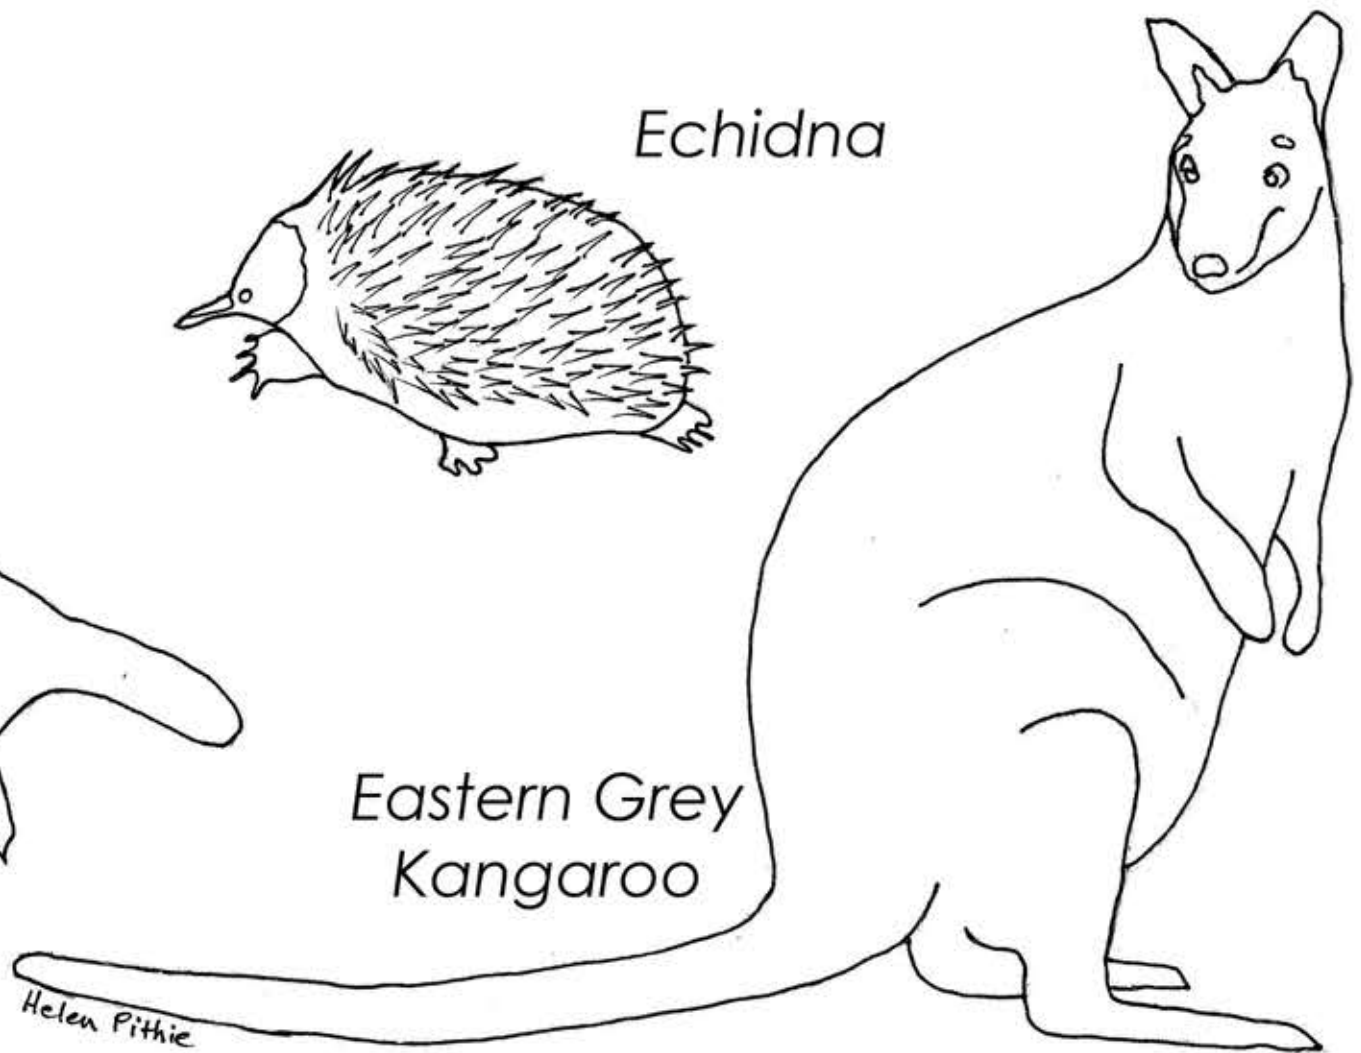

BUSH HERITAGE  
AUSTRALIA

# Tasmanian Reserves

Wedge-Tailed Eagle

Scarlet Robin

Echidna

Platypus

Eastern Grey  
Kangaroo

Helen Pithie

Name \_\_\_\_\_ Age: \_\_\_\_\_